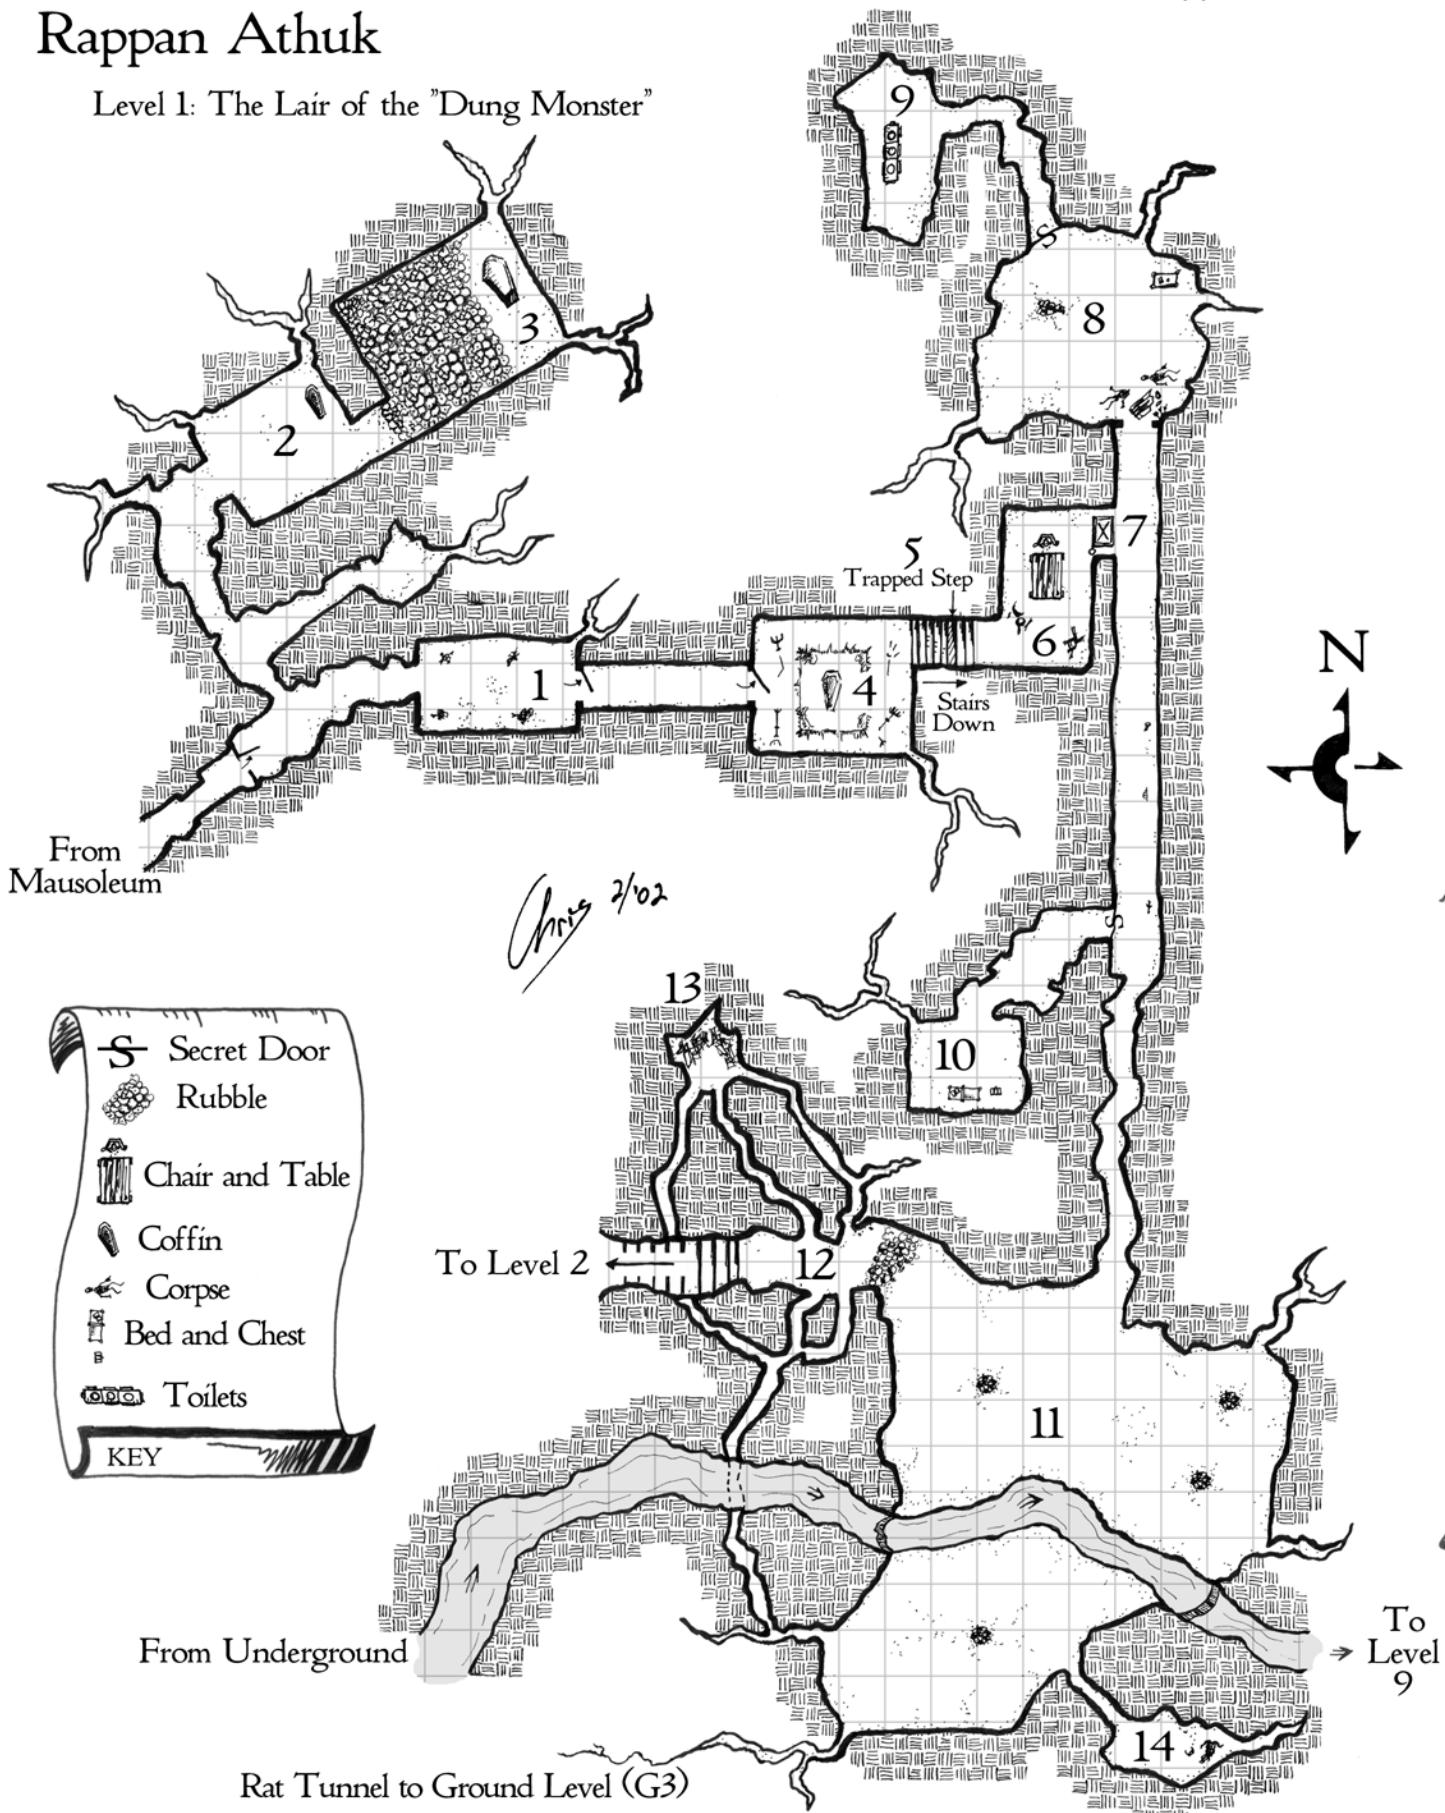

Rappan Athuk

Level 1: The Lair of the "Dung Monster"

Chris 2/02

KEY

- Secret Door
- Rubble
- Chair and Table
- Coffin
- Corpse
- Bed and Chest
- Toilets

From Underground

Rat Tunnel to Ground Level (G3)

To Level 9